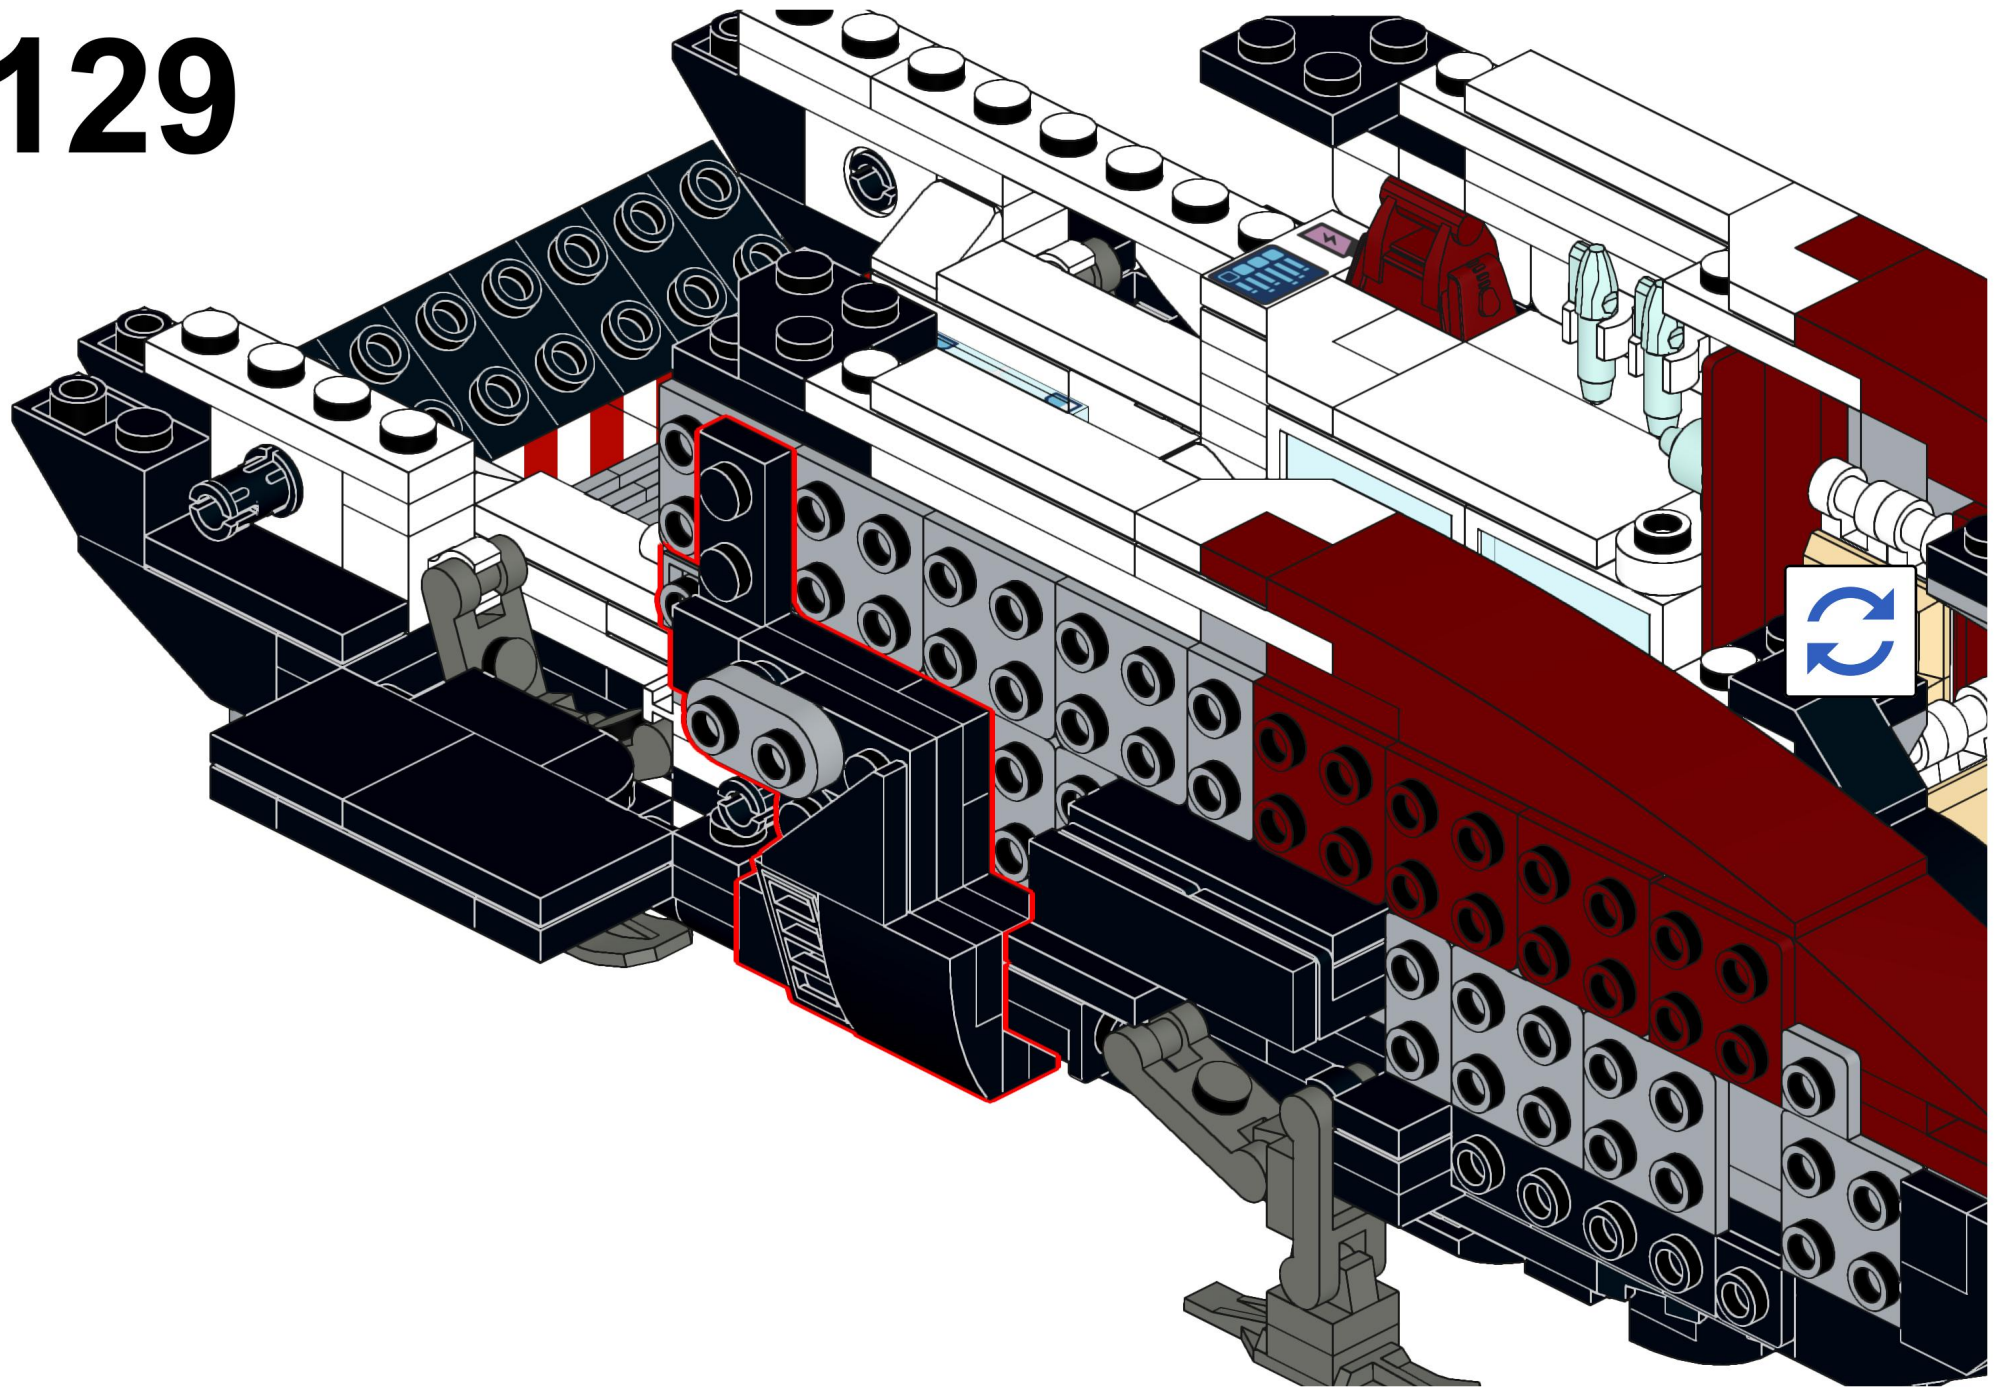

125

126

127

128

129

130

2x 1x 2x 2x 1x 1x

This block contains a list of six LEGO parts with their respective quantities: 2x black 1-hole Technic brick, 1x black 1-hole Technic brick with a hole on the side, 2x black Technic axle pins, 2x black Technic axle pins with a hole on the side, 1x black Technic axle pin with a hole on the side, and 1x black 1-hole Technic brick with three holes.