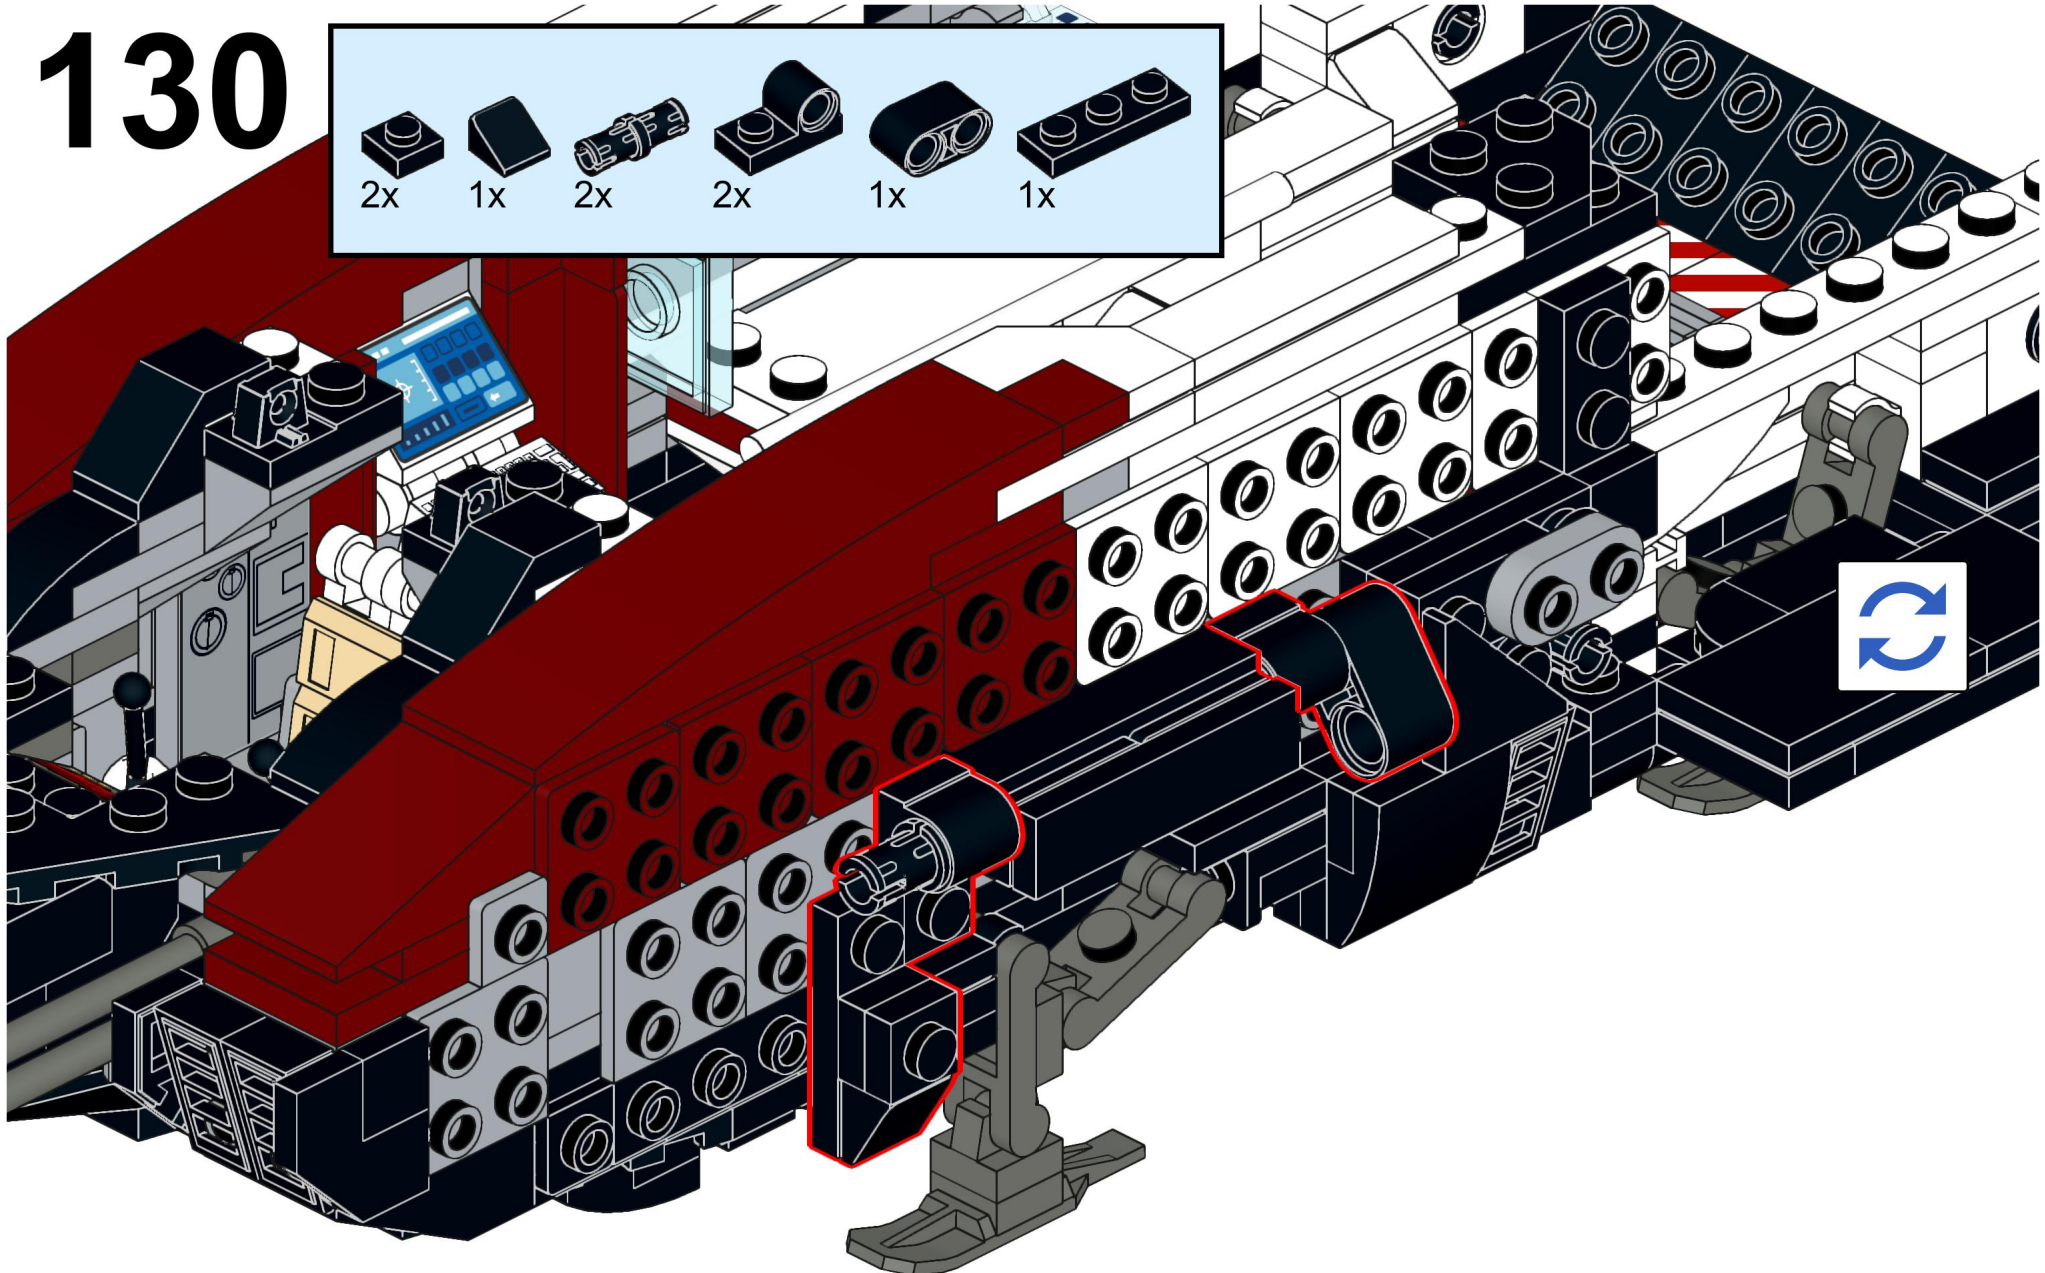

125

126

127

128

129

130

2x 1x 2x 2x 1x 1x

This block contains a list of six LEGO parts with their respective quantities: 2x black 1-hole Technic brick, 1x black 1-hole Technic brick with a hole on the side, 2x black Technic axle pins, 2x black Technic axle pins with a hole on the side, 1x black Technic axle pin with a hole on the side, and 1x black 1-hole Technic brick with three holes.