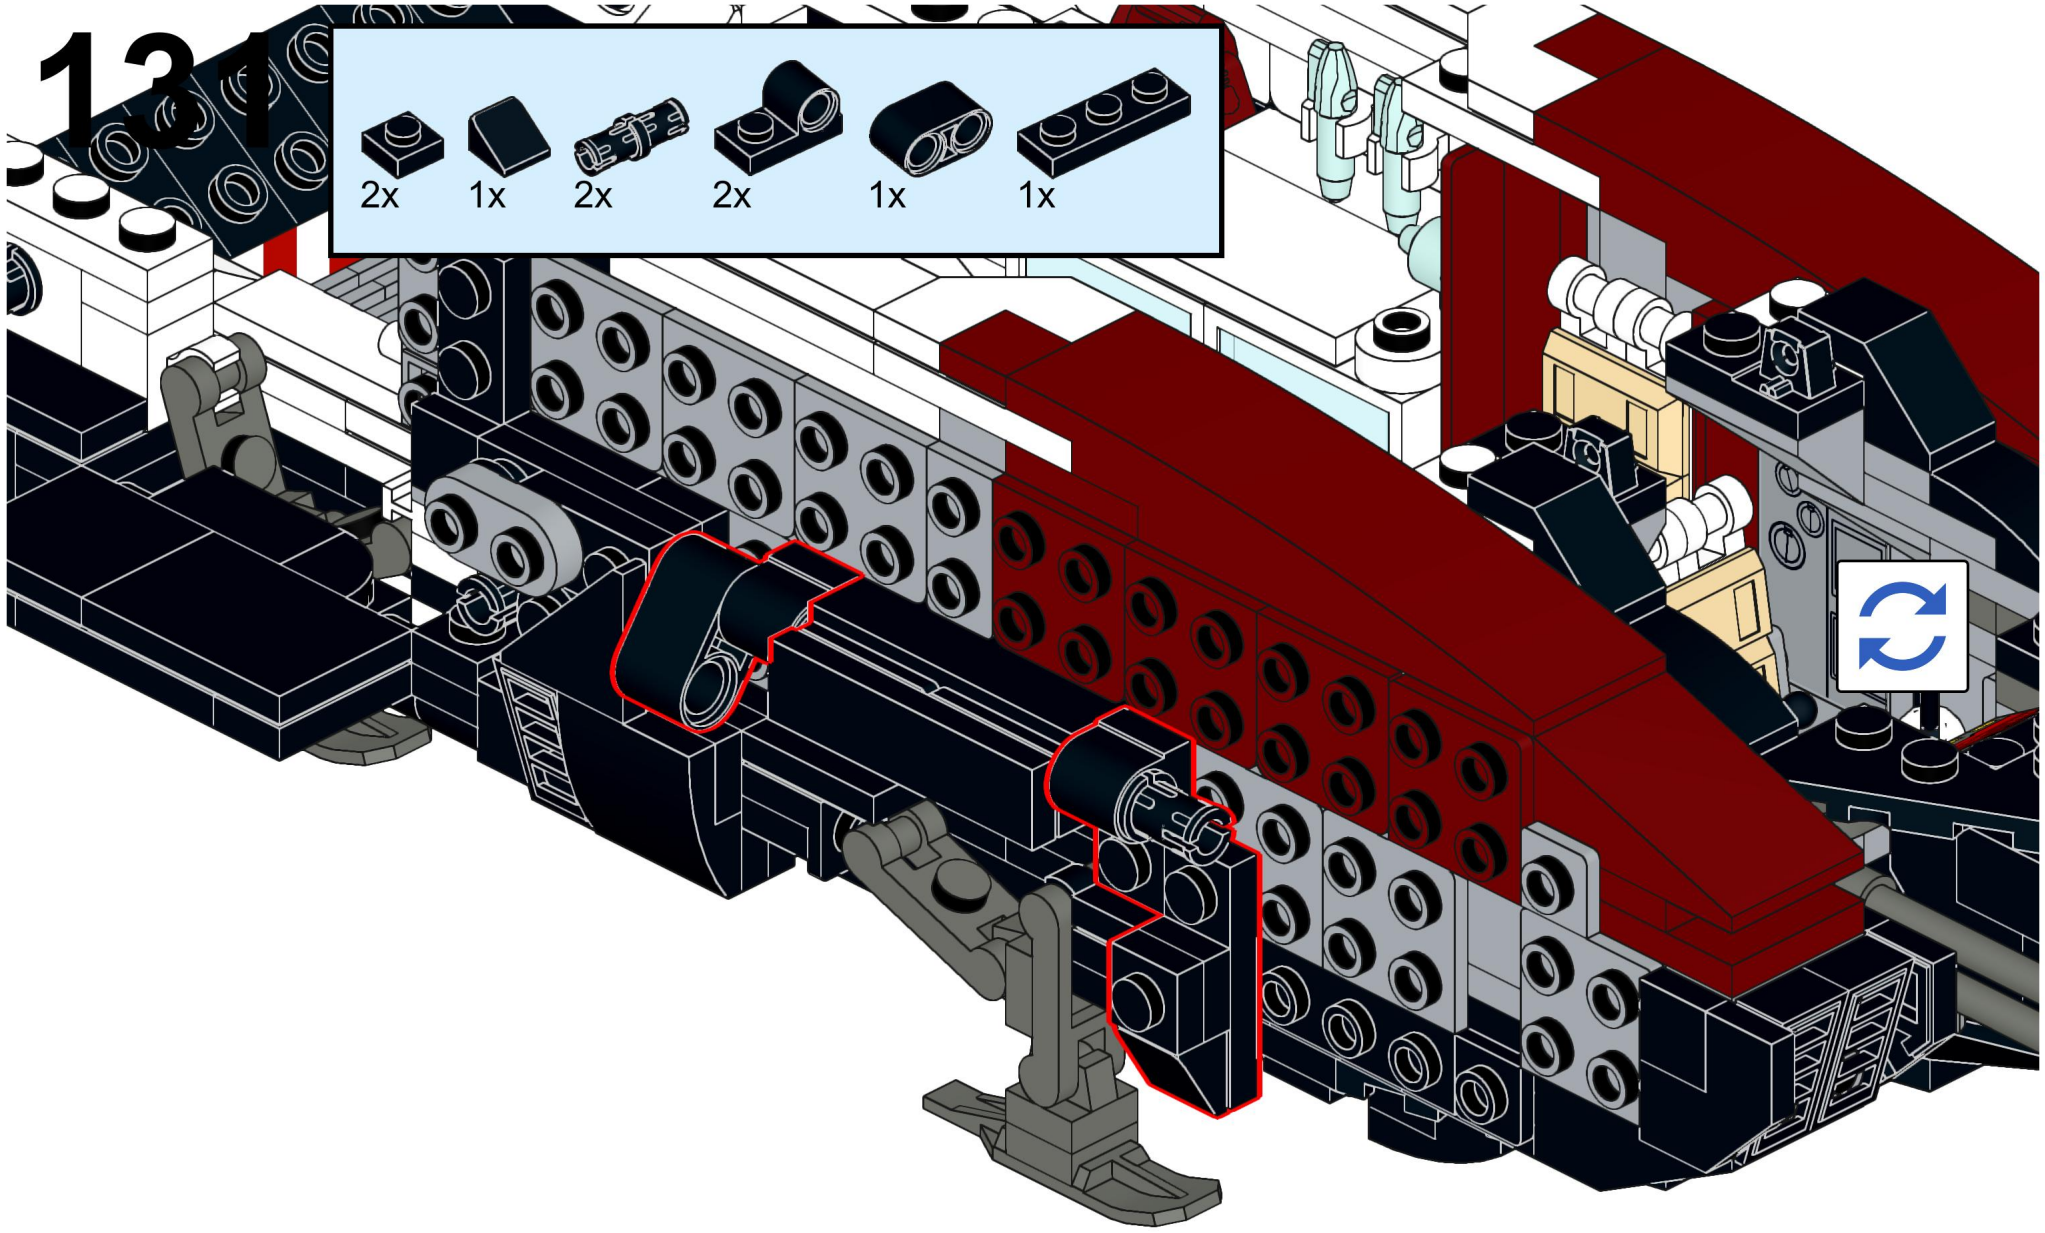

125

126

127

128

129

130

2x 1x 2x 2x 1x 1x

This block contains a list of six LEGO parts with their respective quantities: 2x black 1-hole Technic brick, 1x black 1-hole Technic brick with a hole on the side, 2x black Technic axle pins, 2x black Technic axle pins with a hole on the side, 1x black Technic axle pin with a hole on the side, and 1x black 1-hole Technic brick with three holes.