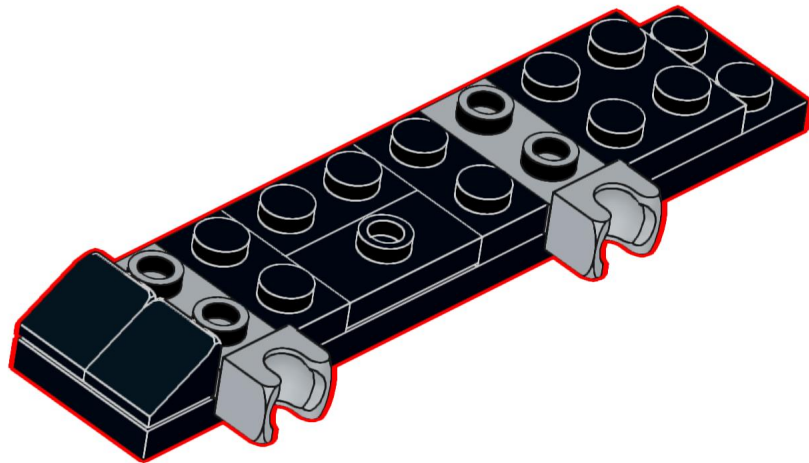

1

Lego MOC: Wasp Stand

Persal.org
custom colors

Persal.org: <https://www.persal.org/moc>

2

3

4

5