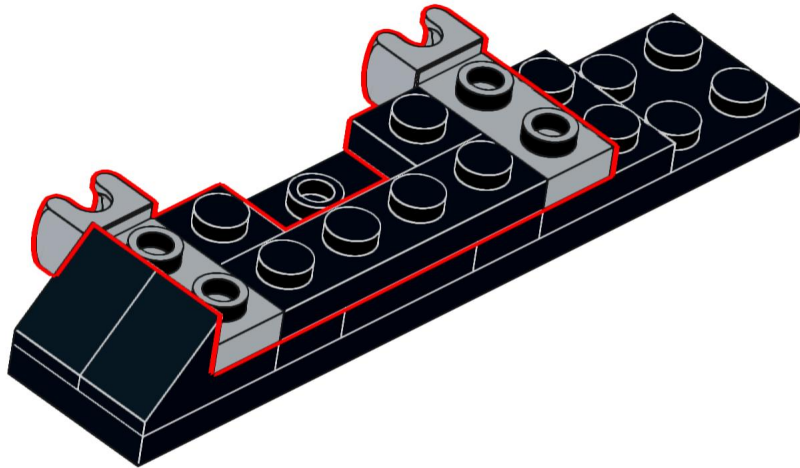

1

Lego MOC: Wasp Stand

Persal.org
custom colors

Persal.org: <https://www.persal.org/moc>

2

3

4

5